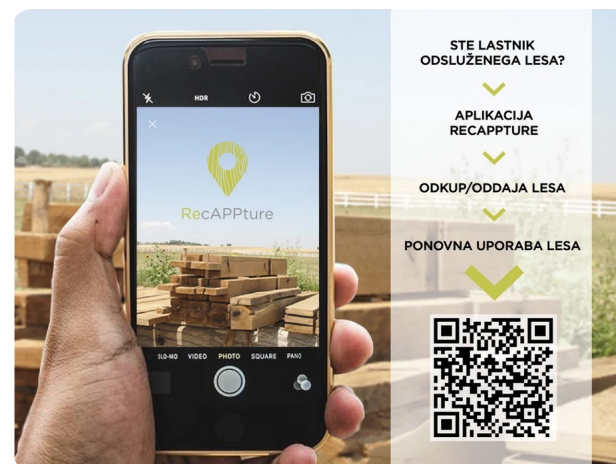

## RecAPPture | Mobile application for collection of used wood

*The RecAPPture mobile and web application is intended for owners and manufacturers of discharged wood products for sale, purchase, lease or purchase.*

With the planned demolition of decrepit buildings, significant amount of wood suitable for further use roof can be obtained. Cascading use of wood prolongs its lifespan and further storage of CO<sub>2</sub> bounded in the wood. Demand for products from discharged wood is increasing and there a problem with ensuring sufficient quantities of suitable used wood occurs. Owners of such wood are often unaware that they can hand it over or sell it to a company that will make a new product out of it. For this purpose, in cooperation between the company M Sora and the University of Primorska, a mobile application and a web interface RecAPPture were developed. It enables the owners of used wood to submit their offer on discharged wood. The application enables a quick exchange of information regarding the availability of the quantity and type of used wood between the provider and the interested company.

### ROZSAH APLIKÁCIE

Národný