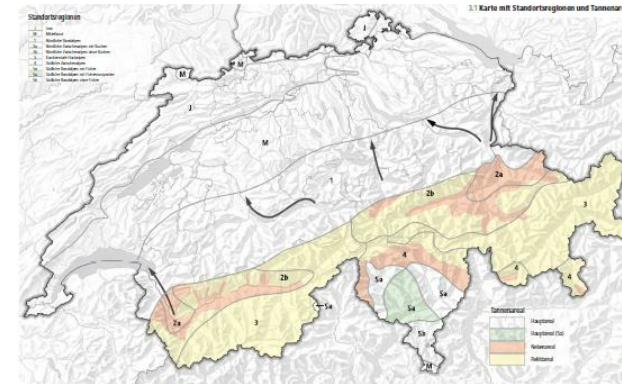

Sustainability and success control for protecting forest's

A practical tool intended to guarantee the survival of a sustainable and effective protective forest at a minimum cost. Based on the assumption that the state of the forest is crucial to its ability to provide effective protection against natural hazards, silvicultural requirement profiles are described for different forest locations and natural hazards. This method gives an overview for every protection forest type, helps to clarify the management goal and shows the achieved management results. It makes them verifiable and simplifies the discussion in the field of protective forest management for practitioners, authorities and academic staff. Standard method to characterize protection forest's needs and to manage them according to identical objective criteria. The management results are verifiable for the protection forest authorities. This method is used to improve the quality in protection forest management.

DETALII

SURSA DE LEMN

Pădure

TIPUL DE LEMN

Lemn masiv

TIPUL DE LEMN ÎN CAUZĂ

Stemwood

IMPACTUL ASUPRA MEDIULUI ȘI BIODIVERSITĂȚII