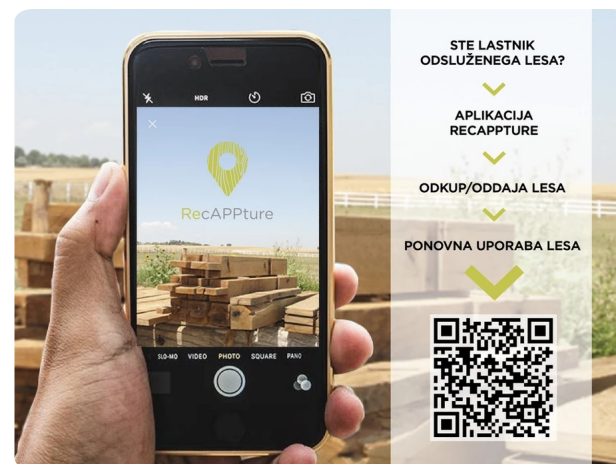

## RecAPPture | Mobile application for collection of used wood

*The RecAPPture mobile and web application is intended for owners and manufacturers of discharged wood products for sale, purchase, lease or purchase.*

With the planned demolition of decrepit buildings, significant amount of wood suitable for further use roof can be obtained. Cascading use of wood prolongs its lifespan and further storage of CO<sub>2</sub> bounded in the wood. Demand for products from discharged wood is increasing and there a problem with ensuring sufficient quantities of suitable used wood occurs. Owners of such wood are often unaware that they can hand it over or sell it to a company that will make a new product out of it. For this purpose, in cooperation between the company M Sora and the University of Primorska, a mobile application and a web interface RecAPPture were developed. It enables the owners of used wood to submit their offer on discharged wood. The application enables a quick exchange of information regarding the availability of the quantity and type of used wood between the provider and the interested company.

### PODRUČJE PRIMJENE

Nacionalna